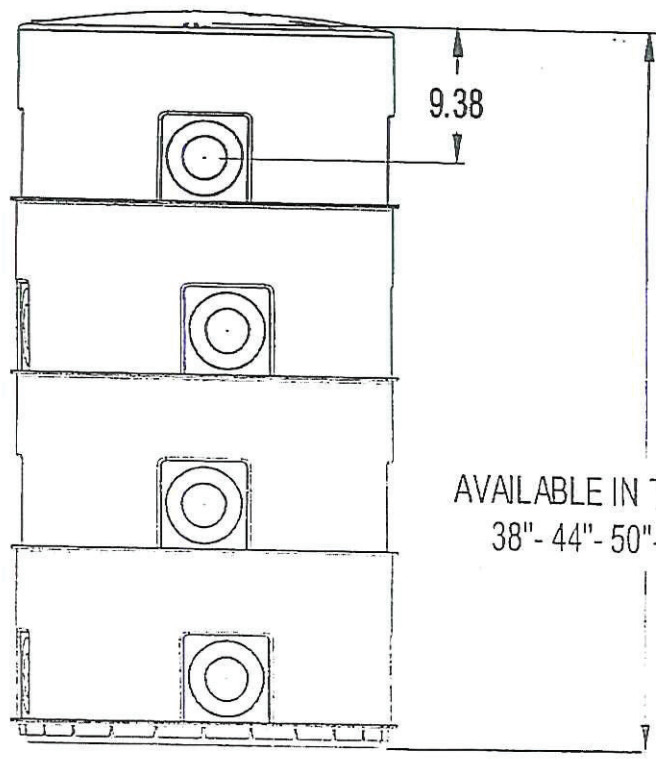

20160049 A  
~~20100144 A~~

AVAILABLE IN THESE SIZES:  
38" - 44" - 50" - 56" - 62"

PUMP/SUMP BASIN

Filter inlet  
2-3 inches  
higher than  
outlet.

FILTER BASIN

# POLYLOK 24" BASINS