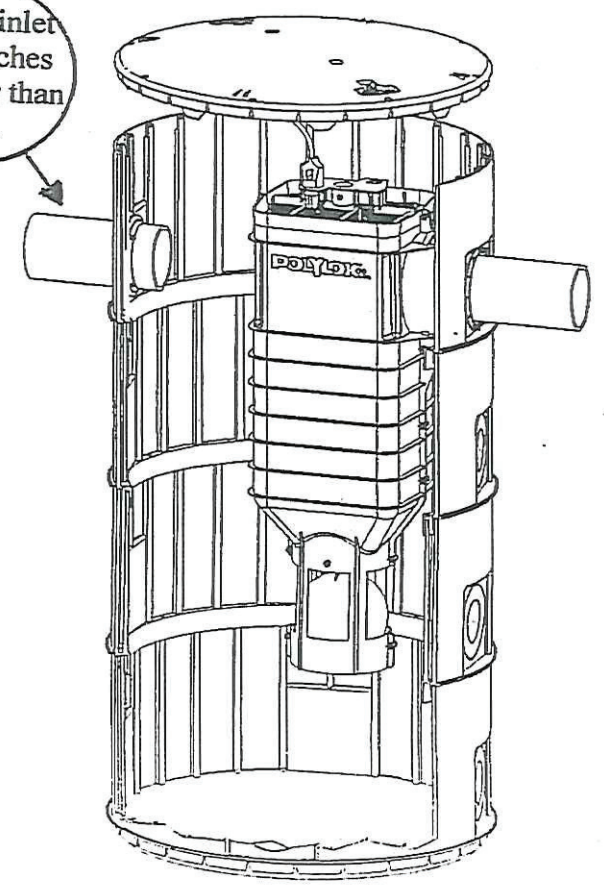

20160049 A  
~~20100144 A~~

AVAILABLE IN THESE SIZES:  
38" - 44" - 50" - 56" - 62"

PUMP/SUMP BASIN

Filter inlet  
2-3 inches  
higher than  
outlet.

FILTER BASIN

# POLYLOK 24" BASINS