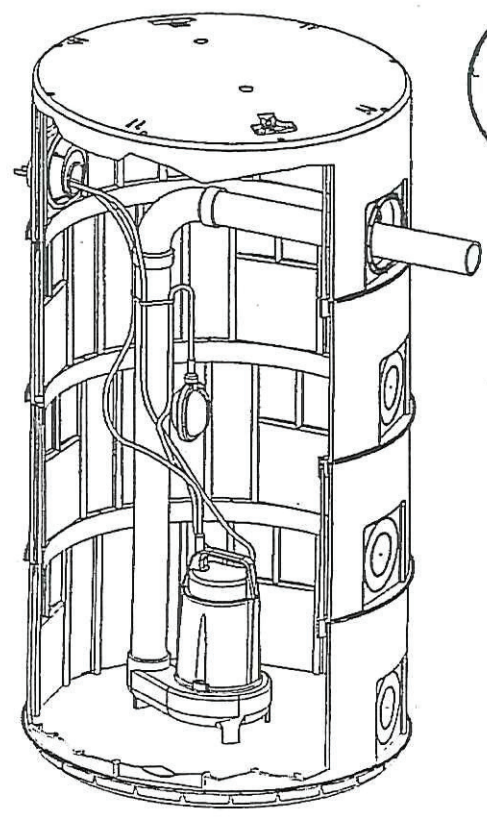

20160049 A  
~~20100144 A~~

AVAILABLE IN THESE SIZES:  
38" - 44" - 50" - 56" - 62"

PUMP/SUMP BASIN

Filter inlet  
2-3 inches  
higher than  
outlet.

FILTER BASIN

# POLYLOK 24" BASINS