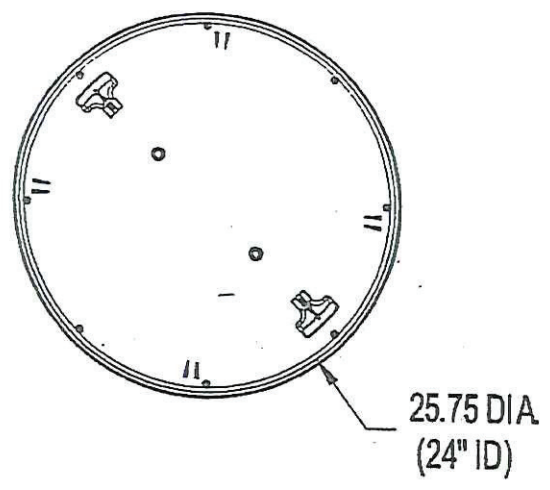

20160049 A  
~~20100144 A~~

AVAILABLE IN THESE SIZES:  
38" - 44" - 50" - 56" - 62"

PUMP/SUMP BASIN

Filter inlet  
2-3 inches  
higher than  
outlet.

FILTER BASIN

# POLYLOK 24" BASINS